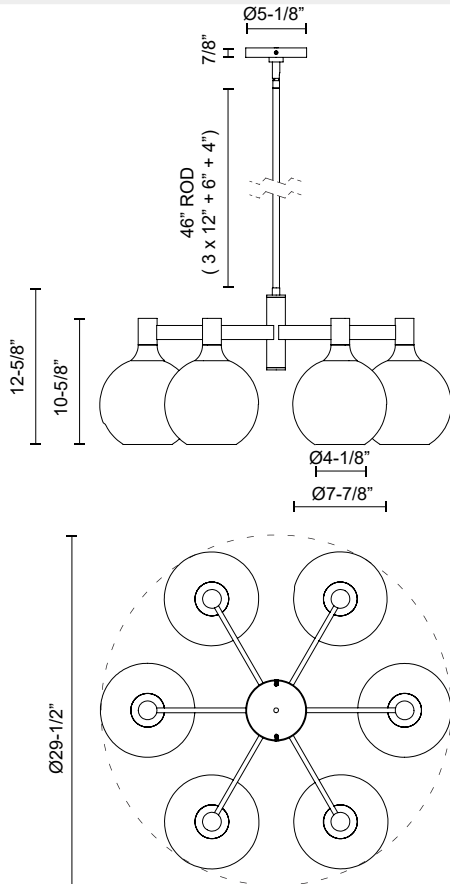

alora mood

P. 1.855.855.8926

CANADA: 19054 28TH Avenue Surrey - BC V3Z 6M3

USA: 3035 E. Lone Mountain Rd - Las Vegas, NV, 89081

CASTILLA CH506230

FIXTURE DIMENSIONS	D29-1/2" x H12-5/8"
LAMP TYPE	E26
MAX WATTAGE	60W
BULB QTY	6
BULBS INCLUDED	No
VOLTAGE	120V
GLASS DETAILS	Clear Glass or Opal Glass
MATERIAL	Glass; Steel;
ROD LENGTH	46" Max (3x12" + 1x6" + 1x4")
DIAMETER OF ROD	3/4"
WIRE LENGTH	60"
MINIMUM HANG HEIGHT	20"
SLOPED CEILING ADAPTABLE	Yes, Up to 45 Degrees
LOCATION	Dry
CANOPY DIMENSIONS	D5-1/8" x H7/8"
BRAND	Alora Mood

[D - Diameter, L - Length, W - Width, H - Height, E - Extension]

AVAILABLE FINISHES:

CH506230AGCL
Aged Gold/Clear
Glass

CH506230AGOP
Aged Gold/Opal
Matte Glass

CH506230MBCL
Clear Glass/Matte
Black

CH506230MBOP
Matte Black/Opal
Matte Glass